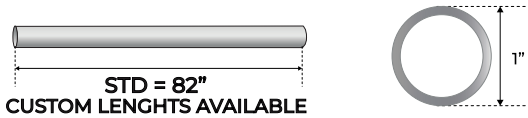

RUBY SERIES

SLIDING GLASS SYSTEM

CONFIGURATIONS

2 Rollers - 200 lbs

Wall Mount & Glass Mount

Glass Color: Clear, Tinted, Starphire, Texture & Laminated Glass

Patch Lock, Center Lock or Locking Ladder Pull

Standard C Pull, Ladder Pull, Finger Pull or Locking Ladder Pull

Track Length: Up to 20' Long

Max Panel Width: 54"
Max Panel Height: 99"

Interior Commercial
Interior Residential

RUBY SERIES

SLIDING GLASS SYSTEM

1 RUBY TRACK SLIDING ROLLER

2 RUBY SLIDING TUBE

3 RUBY MOUNT CLAMP