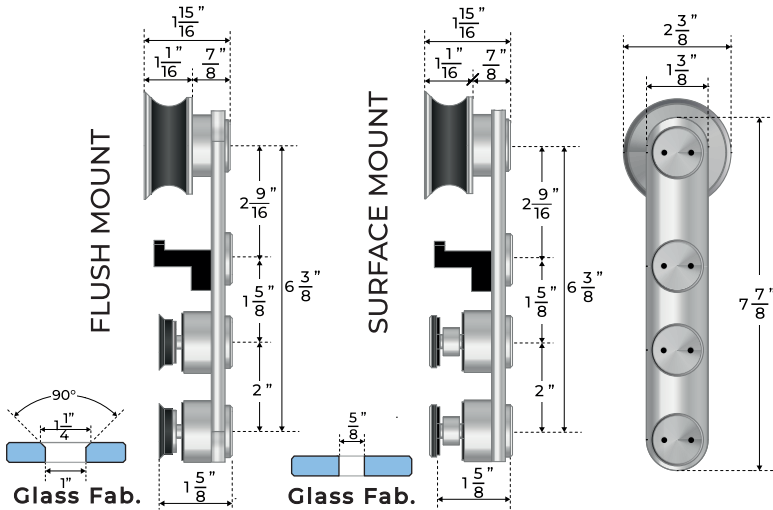

RUBY SERIES

SLIDING GLASS SYSTEM

CONFIGURATIONS

2 Rollers - 200 lbs

Wall Mount & Glass Mount

Glass Color: Clear, Tinted, Starphire, Texture & Laminated Glass

Patch Lock, Center Lock or Locking Ladder Pull

Standard C Pull, Ladder Pull, Finger Pull or Locking Ladder Pull

Track Length: Up to 20' Long

Max Panel Width: 54"
Max Panel Height: 99"

Interior Commercial
Interior Residential

RUBY SERIES

SLIDING GLASS SYSTEM

1 RUBY TRACK SLIDING ROLLER

2 RUBY SLIDING TUBE

3 RUBY MOUNT CLAMP

4 RUBY FLOOR PULLS

5 GLASS THICKNESS | COLORS

AVAILABLE FINISHES