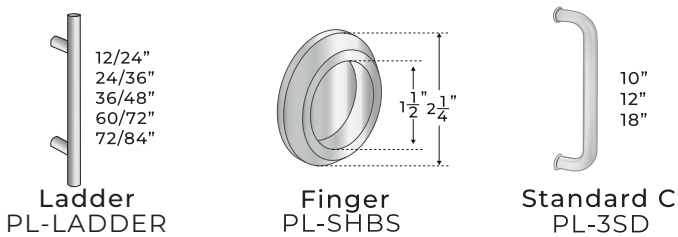

4 RUBY FLOOR PULLS