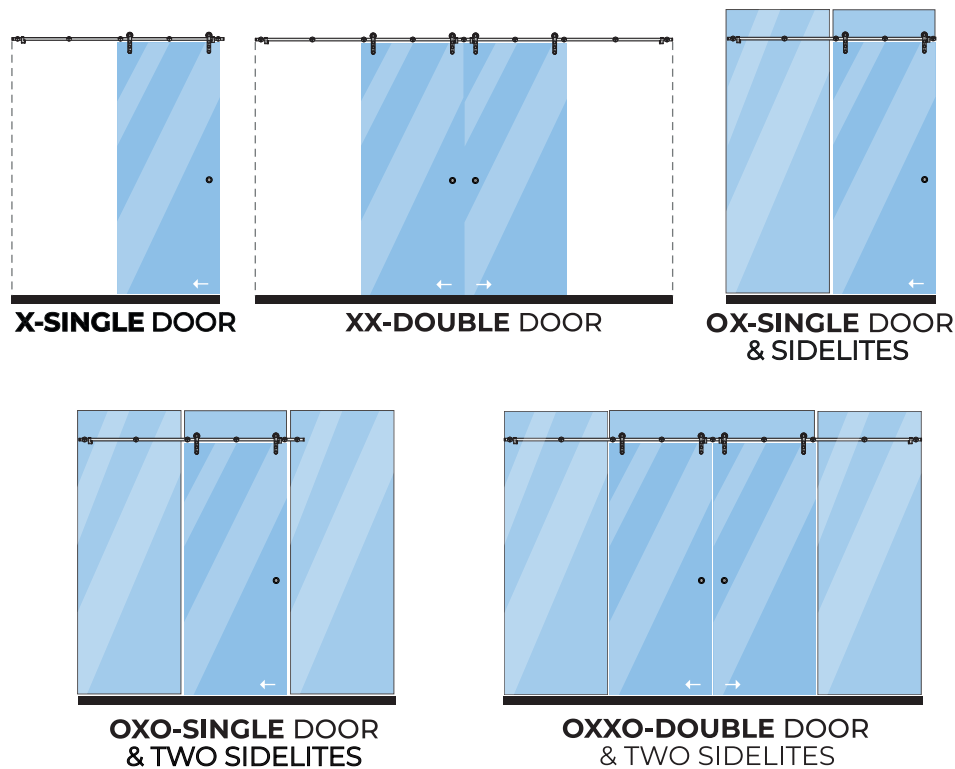

RUBY SERIES

SLIDING GLASS SYSTEM

CONFIGURATIONS

2 Rollers - 200 lbs

Wall Mount & Glass Mount

Glass Color: Clear, Tinted, Starphire, Texture & Laminated Glass

Patch Lock, Center Lock or Locking Ladder Pull

Standard C Pull, Ladder Pull, Finger Pull or Locking Ladder Pull

Track Length: Up to 20' Long

Max Panel Width: 54"
Max Panel Height: 99"

Interior Commercial
Interior Residential

RUBY SERIES

SLIDING GLASS SYSTEM

1 RUBY TRACK SLIDING ROLLER

2 RUBY SLIDING TUBE

3 RUBY MOUNT CLAMP