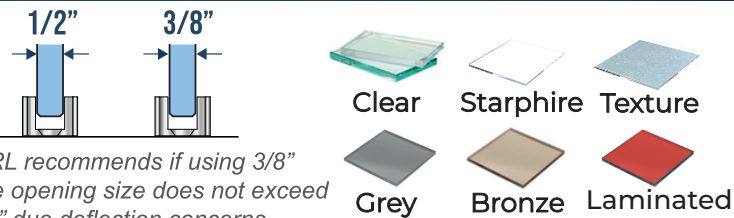

5 GLASS THICKNESS | COLORS

AVAILABLE FINISHES