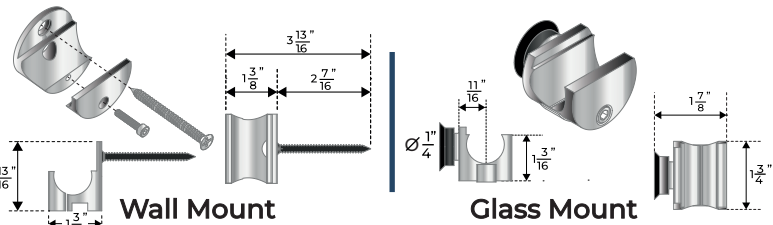

RUBY SERIES

SLIDING GLASS SYSTEM

CONFIGURATIONS

2 Rollers - 200 lbs

Wall Mount & Glass Mount

Glass Color: Clear, Tinted, Starphire, Texture & Laminated Glass

Patch Lock, Center Lock or Locking Ladder Pull

Standard C Pull, Ladder Pull, Finger Pull or Locking Ladder Pull

Track Length: Up to 20' Long

Max Panel Width: 54"
Max Panel Height: 99"

Interior Commercial
Interior Residential

RUBY SERIES

SLIDING GLASS SYSTEM

1 RUBY TRACK SLIDING ROLLER

2 RUBY SLIDING TUBE

3 RUBY MOUNT CLAMP