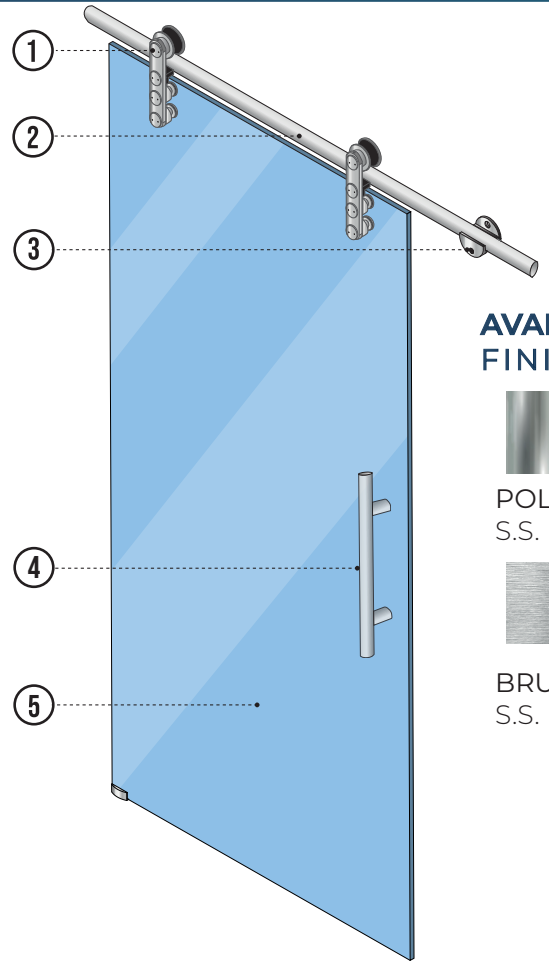

RUBY SERIES

SLIDING GLASS SYSTEM

CONFIGURATIONS

2 Rollers - 200 lbs

Wall Mount & Glass Mount

Glass Color: Clear, Tinted, Starphire, Texture & Laminated Glass

Patch Lock, Center Lock or Locking Ladder Pull

Standard C Pull, Ladder Pull, Finger Pull or Locking Ladder Pull

Track Length: Up to 20' Long

Max Panel Width: 54"
Max Panel Height: 99"

Interior Commercial
Interior Residential

RUBY SERIES

SLIDING GLASS SYSTEM

1 RUBY TRACK SLIDING ROLLER

2 RUBY SLIDING TUBE

3 RUBY MOUNT CLAMP

4 RUBY FLOOR PULLS

5 GLASS THICKNESS | COLORS

AVAILABLE FINISHES